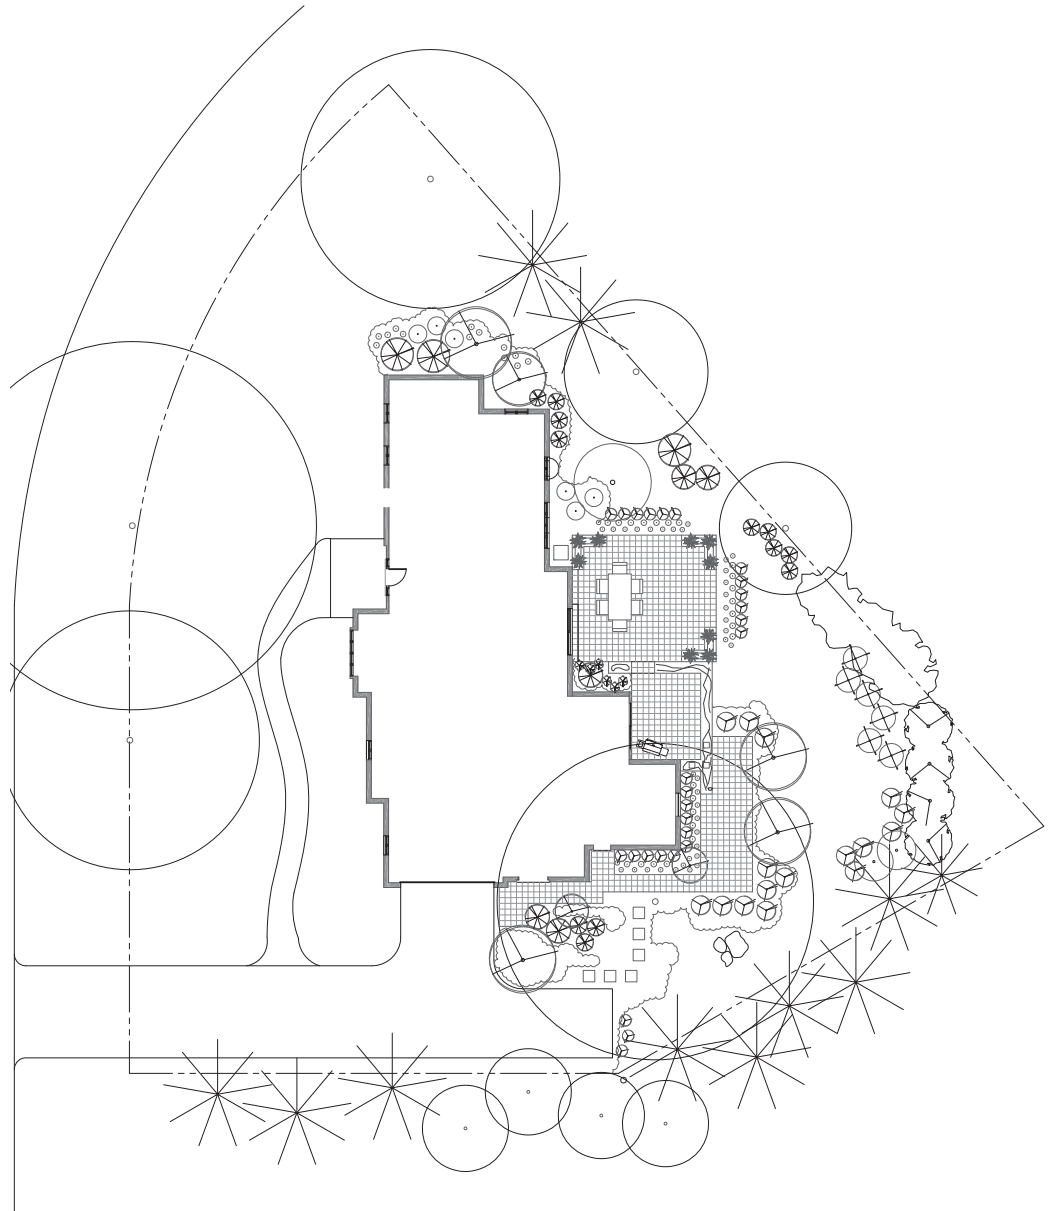

## Way - Landscape Design

### *Bloomfield Township, Michigan*

- *Project goal to design a 3 tiered tiled concrete patio with planters and integrated stream.*
- *Full landscape plan*
- *Plant specification*
- *Hardscape design and details*
- *Budget pricing*