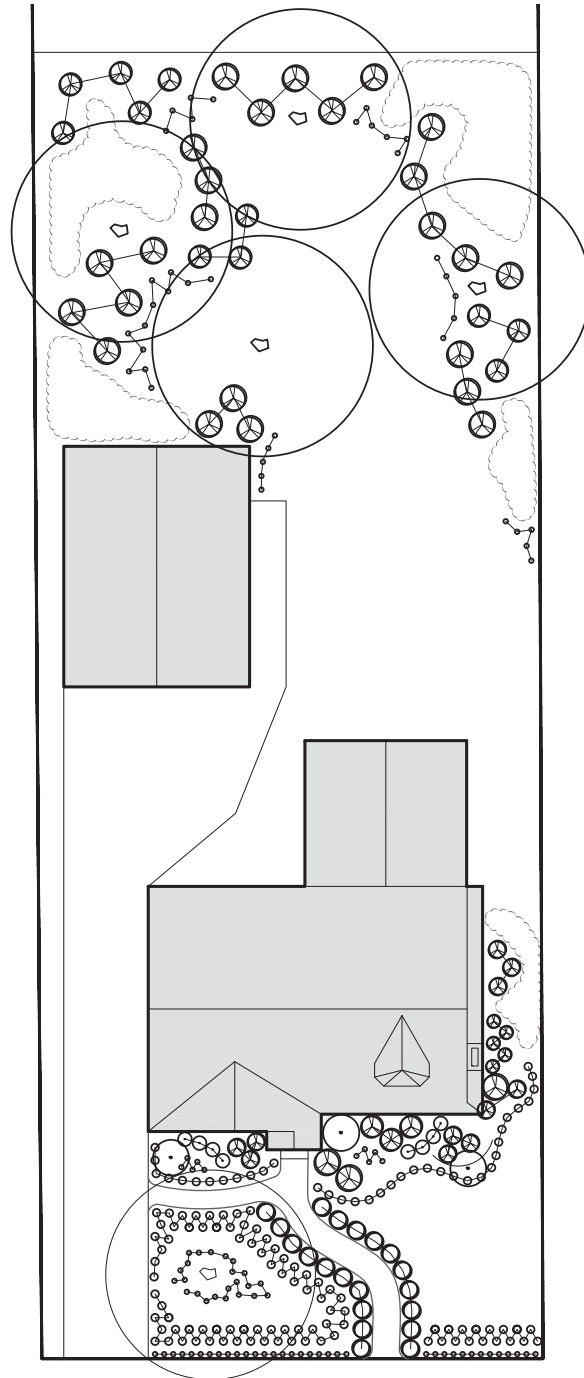

## Caratelli - Landscape Design

*Berkley, Michigan*

- *Full landscape plan*
- *Plant specification*
- *Budget pricing*

2151 Cole, Birmingham, Michigan 48009 248.203.5937, 248.203.5952 fax, [www.studio5inc.com](http://www.studio5inc.com)